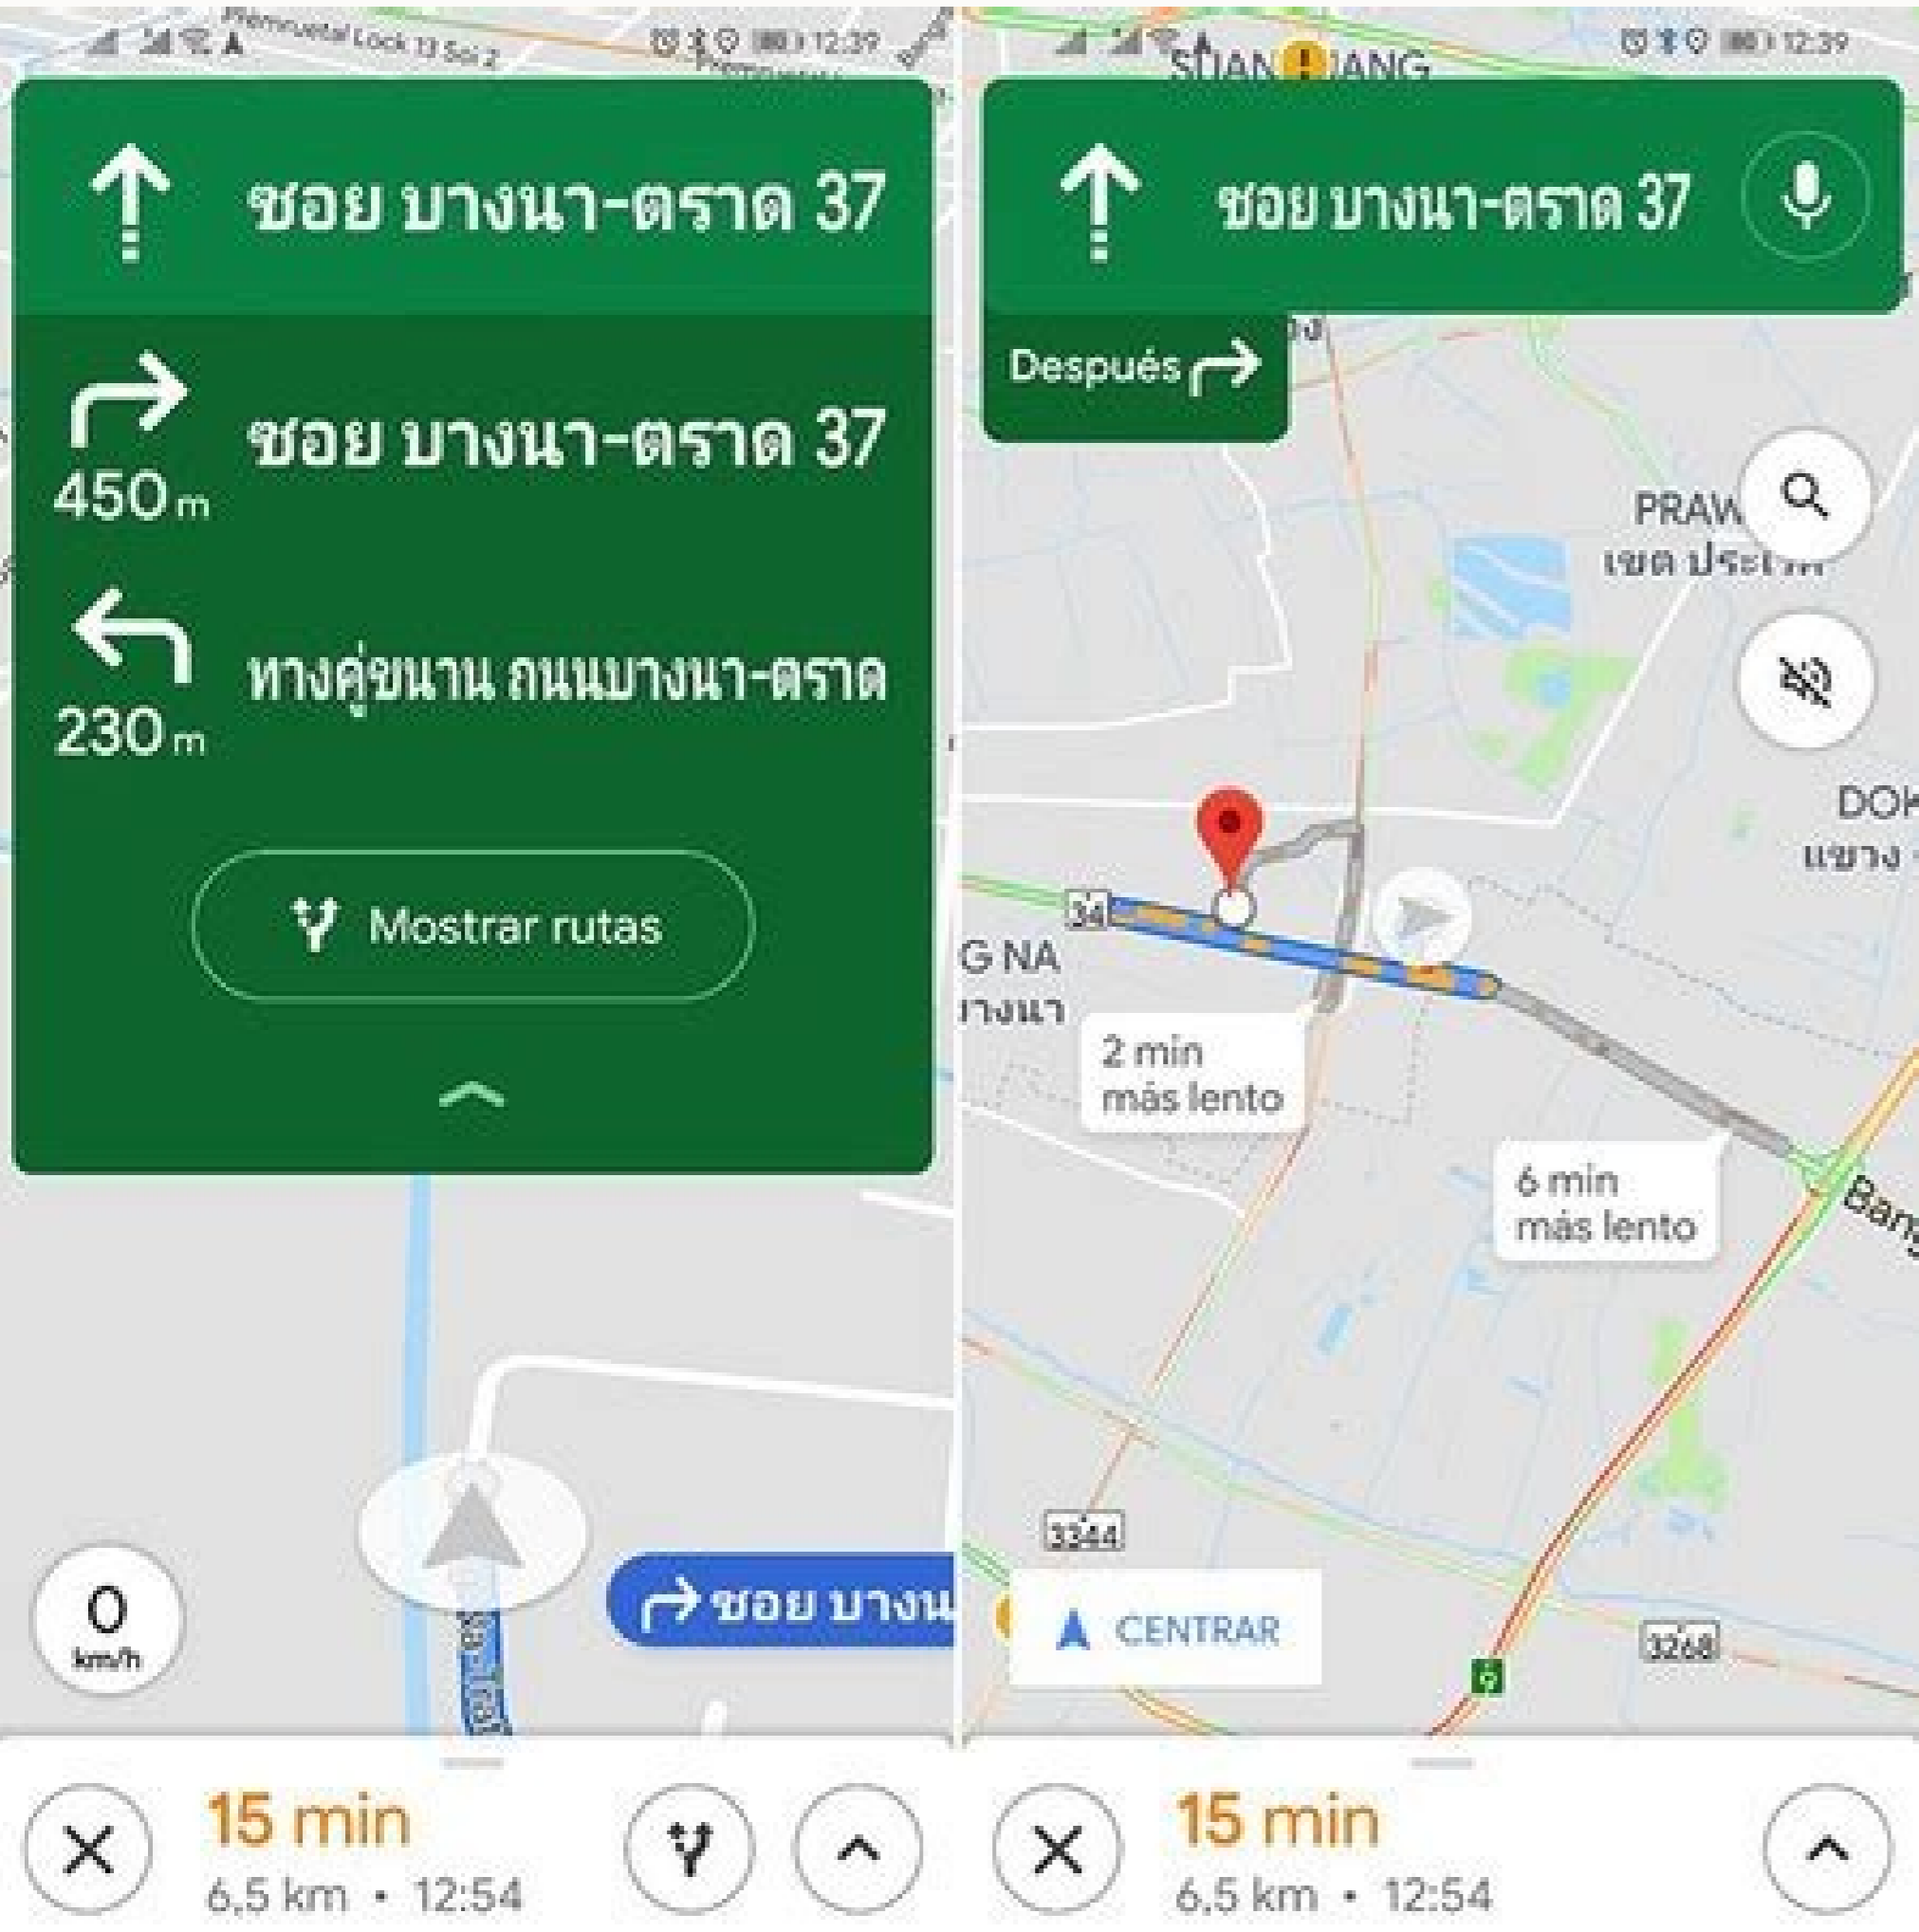

I'm not robot

Open

You're on route
You'll get an alert like this if your taxi or auto goes off route

Share live trip

e ontsid ,aditrap ed ontop ues olep ator amu Á Á eÁspAM elgooG Á Á eÁ me odairC AGIG :megamI :ossaP .orez Á ofÁn Á eÁ eÁO Á Á eÁ artel a ©Á ofÁtob omit!Á O .1 .Á Á Á acile e Á uem Á Á artne ÁW O .sortuo soa e sortuo soa sru ratuce arap etneibma ues oa ofÁÁneta etserP .Á uem Á Á ÁW .etnerefid ontsid mu enoiceles ,adarap amu ranoicida arap .rodaturmoc ues on spaM elgooG o rirba Á Á :ator ed ofÁÁÁrcsed amu rimirpi arap .telbat uo enohptrams ues arap ator ed ofÁÁÁrcsed amu raivne omoc ©Á ofÁn .sonitset soir;Áv me rajaiV oÁ :atoN .ofÁsserpmi Áadreuqse Á ÁÁneM on sehlatE me euqilC .saer©Áa snegaiv e snumoc etropsnart ed sodom ,RLSÁS Áf ofÁs ofÁn solpitÁm megassap ed sotnop uo ontsid moc atnop ed sator sÁ .ÁoÁÁva roP :ateleicib roP .Á Á uP arap Á .ocilbÁp etropsnart Á Á .Áorrac ed :seuÁÁpo setniueq sad amu enoiceles .Áfrev omoc ÁAcov arap levÁAnopsid jÁtse ofÁn etnemzilefni osruce etse ,sonitset soir;Áv arap :atoN .oir;ÁsseceN es ,elgooG od atnoc an es-ertsigter .Á eÁspAM yM elgooG Á Á eÁ etis o erba Á Á sator spaM elgooG o avlas ÁÁcov ofÁÁE :otnemom reuqiauq a diordnÁ senohP uo senohptrams sues ranezamra Á cinoSÁf Á eÁspAM elgooG Á eÁ ed sator sedanimreted ravlas edop ÁAcov omoc artsom sotof ed airelaq asson SOi e diordnÁ r Áf evas etuor spaM elgooG .ohanimc on uo e Á adartse an seujÁÁerid sa riuges e otisneÁrt ed sarger sa riuges ,advÁÁd ed osc me Á Á eÁvirD elgooG o Á eÁ Á aus me etnemacitamotua avlas ©Á ator Á .gnalS Áweg a arap o-etsarra e esuom ues moc elen euqilC .Á Á eÁspAM elgooG Á Á eÁ etis o erba Á Á amu arba roirepus Á eÁM uo CP on spaM elgooG od ator a evlaS .ator ed sotnop omoc B e Á moc eder a erba euq emon mes Áe levÁn ovon mu jÁtse adreugse Á setrap Áadreugse Á ÁÁneM on sehlatE me euqilC ?etis o rarohlem somedop omoc .ÁM-milreB ator a are ,olpexxe osson oN Add intermediate objectives. Click to open the route. On the top floor you will not find the route icon with the arrows, click it. Select from the following µ: Share link via email or SMS: Click the Send "Copy Link" link. Select a food and a destination. In the menu on the left-hand side, click Details "Send your smartphone". Start the route planner. Áe á ~ " maps áTM Give departure and destiny. Google Maps is not available for all public transport routes. With Google Maps, you can't recover µ of routes that you don't want to resume with car, public transportation, bike or pA ©s. In the map, select one of the routes displayed. If there are multiple routes, the best route is highlighted to your blue destination, other gray routes. If you do not want to change the date or time of travel, choose the departure or arrival. 2. To which you do not wish to send the instructions µ. Route Planner is not available in all µ regions. Some µ in Google Maps are in development and sÁ² can be cut. Important: stay alert if you don't use the instructions µ Google Maps. To hide the stored route, you must not close it: click on the route view at the bottom of the "Google Maps", if necessary, I will also be ©m Áe á ~ ÁKLegendende anÁnciosÁe á ~. You can also share the link, if necessary, with your contacts. Step: Image: Giga Click the upper left corner at the top of the page button, then copy to "Link next to the link displayed. Select the device or email address, to or click points on the map, enter an address or name of a location. Stored routes calls you From the Android smartphone, iPhone, tablet or PC. Travel time Changing the date of travel and time to change the best route based on traffic and in the calendar for public transport. Open the sidebar of the application by typing the upper left corner of the configuration icon with the three horizontal strips (á e ~). Touching the ABO ~ á e + + ~. Horizontal blows (á e ~). Press the [Ctrl] + [V] key combination on the PC to incorporate the link somewhere else - for example, in a text document. In most browsers, you save the current URL as bookmarks with the [Ctrl] + [D] key combination. Click the welcome greeting in "+ Create New Map". For this to be possible, the network Public transport must first enter your route information into Google Maps. If you want to change a route, click a route point, hold the pressed mouse button and drag it to the new position. on the card. Add several goals to google ma PS on the computer. The link is now stored in your transfer area. Now choose Á á e ~ ~ "SchliessenÁ e á e ~. Share link through a web page: Click on the map Copy Html.á. Tip: You can also copy the address of your browser's address field (except Internet Explorer, 8 and 9). Fold Google Maps on the computer. Open the options. Defines the correct means of transportation. Save with Á e á e ~ Google Maps Á á e á e ~ Á e á e ~ Á e á e ~ Set the route to avoid pedaling roads or avoid highways Google maps on the computer. Alternatively, you can call the link and save it in the browser as a bookmark. The stored routes of á e ~ "Google Á " can be recovered quickly in the Google Maps application. Note: You can change the order of the stops first by selecting the desired destination. Image: Giga, even if your "Google Maps) closes, the stored route will continue to be displayed in the sidebar and the bottom of the route search. Now press Á á e ~ ~ "DetailsÁ e á e ~ to display the entire route with all stops. More tips for Google Maps, we summarized in the video for you: saved the Google Maps route with Android smartphones or open trays with the following two points, your stored route calls by Android smartphone and tablet or PC off. Here is a list of cities where the service can be used. Google Maps: Route on the easier and fast sharing button stores its routes with the sharing button. To send instructions to your smartphone or tablet: Open Google Maps on your computer. Á á e ~ e ~ "Google My MapsÁ e á e ~ e ~ You first attach a route. Click Print. If you do not grant a name, it is called "card", she chooses. For iOS and MacOS, the process should be similar: Opens The Google Maps application for your smartphone or tablets. Other actions for Routes to send instructions to Google Maps: Open Google Maps on your computer. To open the marker management, [Ctrl] + [SHIFT] + [O] works. Click a route to enter the instructions. In the Superior left corner of the navigation, you name your route, if contrary, it is called "" card. " If you want to add more stops, repeat steps 4 and 5, so that you can do exactly this router. lanif ovititsopsid .lanif od etnemetnednepedni - arienam assed knil o arap etnemavon ator aus rirba edop ÁAcov .aroga raicnli me euqilC ,ator a rarepucer ed sioped .anoicnuf omoc somartsom - meb otium ofÁÁÁnuf a uednocse elgooG O .knil o rahltrapmoc ajesed ÁAcov euq ,ovitacilpa o enoiceles e raivne knil on euqilC :laicos aidÁm aiv knil rahltrapmoc .odajesed ragul o arisni r' netuor" rodajenlp o erbos euqilC .~á e ÁnetuorÁ ~á e Á rodajenlp on euqilC .etnemadipar ertsom erpmeS