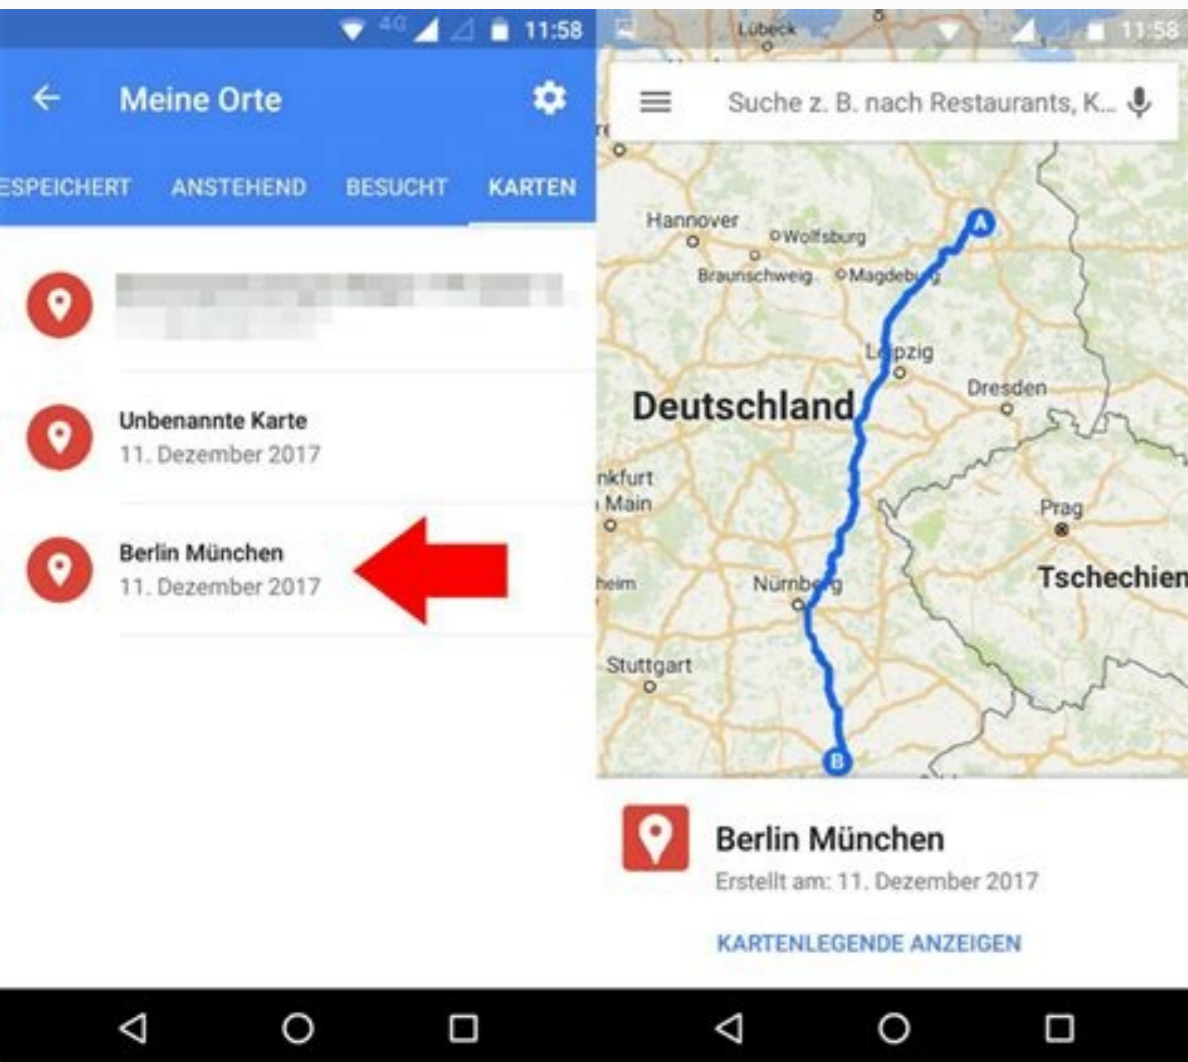

You're on route
You'll get an alert like this if your taxi or auto goes off route

Share live trip